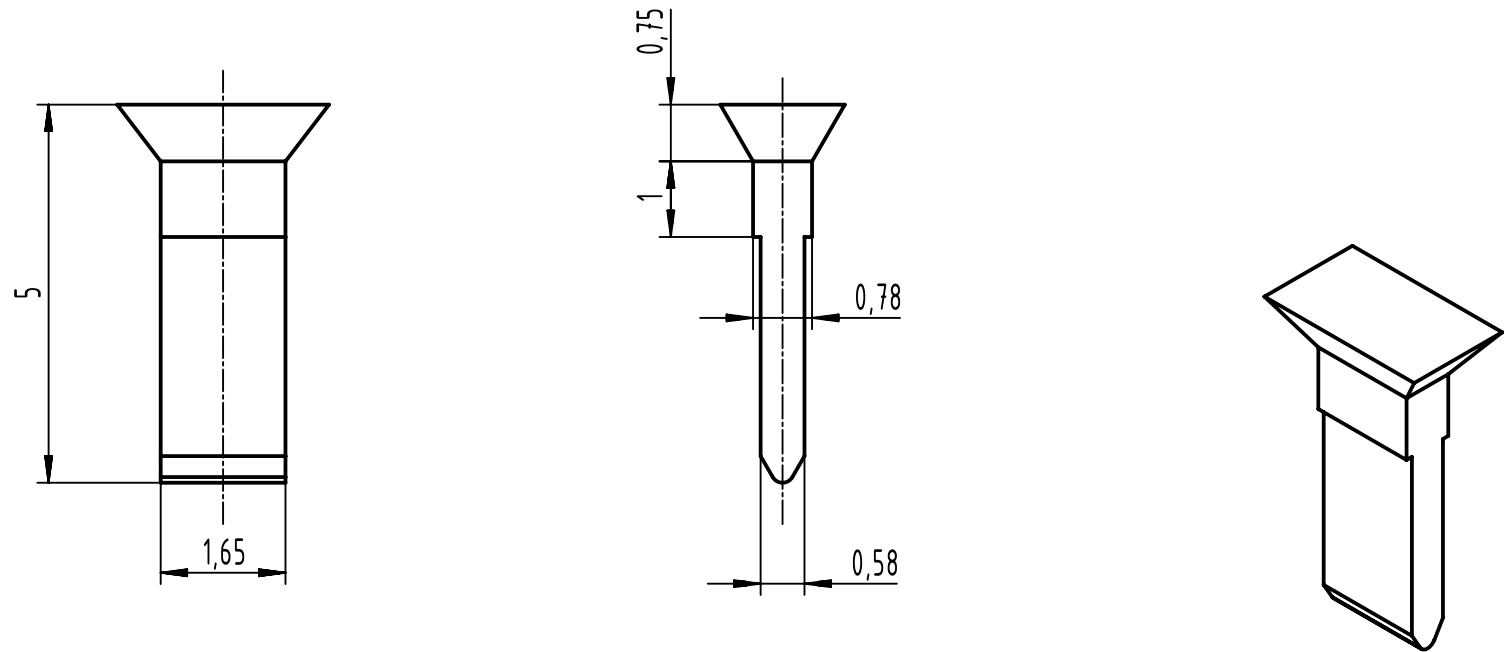

1 2 3 4 5 6

A

B

C

D

	All rights reserved Department EL PD		Created by STORCK	Inspected by LEHNERT	Standardisation SAP_WFRT	Date 2022-03-03	State Final Release	
	HARTING D-32339 Espelkamp		Title DIN Power code pin				Doc-Key / ECM-Nr. 100106608/UGD/002/B 500000212895	
			Type TB	Number 09040009908			Rev. B	Page 1/1
 All Dimensions in mm Original Size DIN A4		Scale 10:1	Free size tol.			Ref. Sub.		